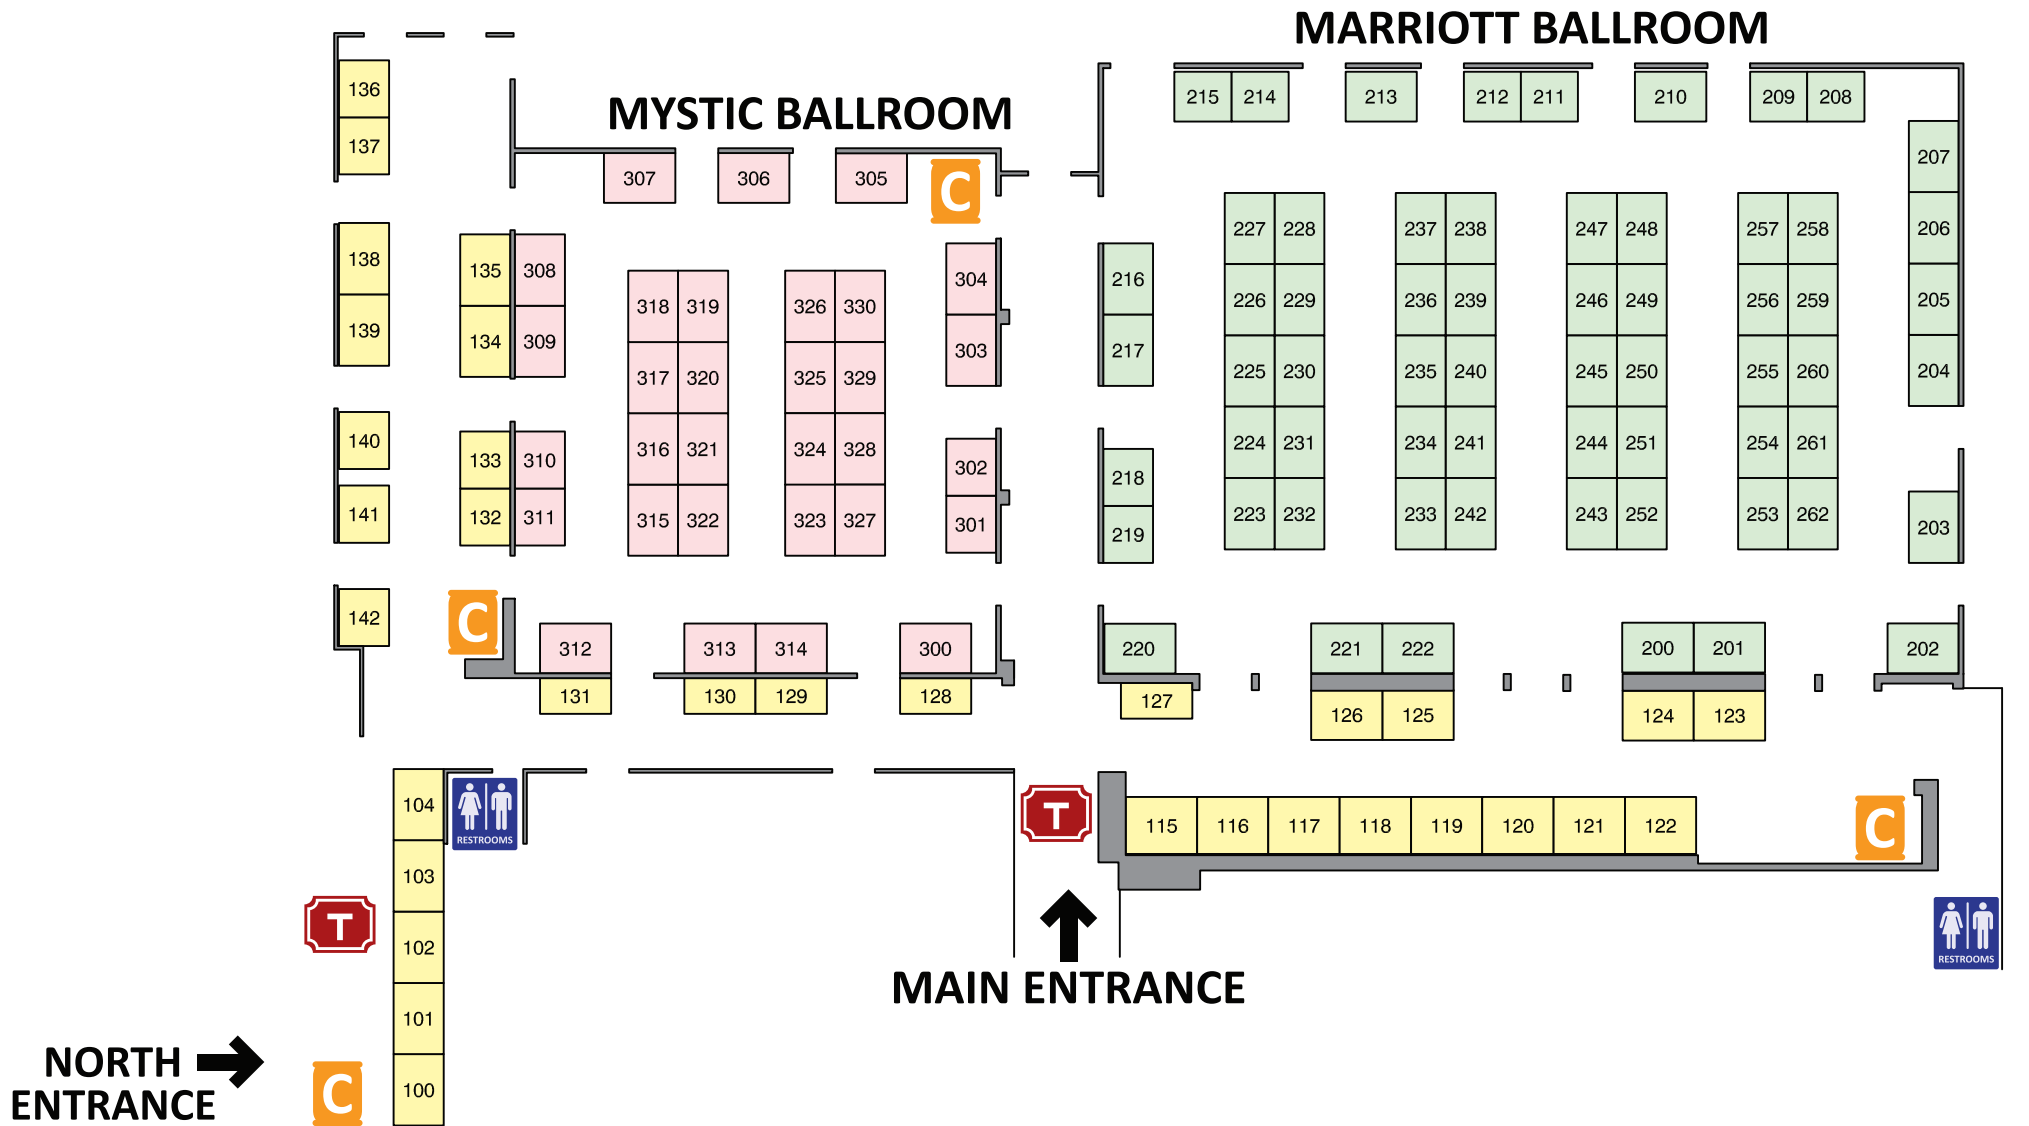

HOME SHOW VENDOR MAP

KEY

C Canstruction

RESTROOMS Restrooms

T Ticket Booths